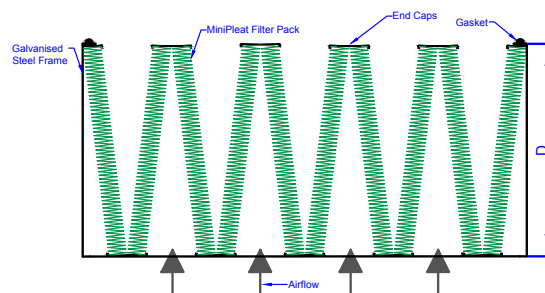

Ultima HV Multiwedge High Capacity HEPA

Product Description

A Range of HEPA Filters with steel case and minipleated media area for higher capacities.

Technical Characteristics

MEDIA = Glass fibre paper minipleated
 SEPARATORS = Hotmelt glue bead
 SEALANT = Two components cold moulded polyurethane.
 FRAME = Galvanised Steel - options wood or stainless steel
 GASKET = Single Piece PU Foam Gasket (double gasket option)
 FACE GUARDS = On request
 HANDLE = On Request either flat or finger grip handles
 Depths Available 292mm

Each roll of HEPA filter media is individually tested and certified

Designed in Britain, Made in Britain

Ultima HV and HVS HEPA

Standard sizes and capacities

Model Number	Rated Airflow m ³ /hr	Initial Pressure Drop at Rated Airflow (Pa)				Height (mm)	Width (mm)	Depth (mm)
		Grade H11	Grade H12	Grade H13	Grade H14			
UHV_121212	851	140	175	250	280	305	305	292
UHV_161612	1463	140	175	250	280	400	400	292
UHV_181812	1910	140	175	250	280	457	457	292
UHV_122412	1701	140	175	250	280	305	610	292
UHV_182412	2549	140	175	250	280	457	610	292
UHV_242412	3402	140	175	250	280	610	610	292
UHV_243012	4250	140	175	250	280	610	762	292
UHV_243612	5098	140	175	250	280	610	914	292
UHV_241212N	1570	140	175	250	280	594	289	292
UHV_242412N	3226	140	175	250	280	594	594	292

Model Number	Rated Airflow m ³ /hr	Initial Pressure Drop at Rated Airflow (Pa)				Height (mm)	Width (mm)	Depth (mm)
		Grade H11	Grade H12	Grade H13	Grade H14			
UHVS_121212	1000	140	175	250	280	305	305	292
UHVS_161612	1700	140	175	250	280	400	400	292
UHVS_181812	2250	140	175	250	280	457	457	292
UHVS_122412	2000	140	175	250	280	305	610	292
UHVS_182412	3000	140	175	250	280	457	610	292
UHVS_242412	4000	140	175	250	280	610	610	292
UHVS_243012	5000	140	175	250	280	610	762	292
UHVS_243612	6000	140	175	250	280	610	914	292
UHVS_241212N	1850	140	175	250	280	594	289	292
UHVS_242412N	3800	140	175	250	280	594	594	292