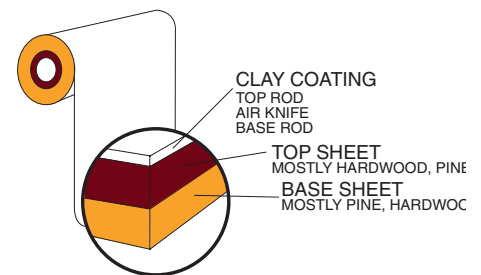

The Glass Fibre media

- Is made from a recycled products
- Has a graduated density to provide great depth loading of dirt
- Is available any size
- Is Takified to provide improved efficiency
- Is very inexpensive

Cross Section of the AquaKote® Card used in all Jasun panel filters

Filter Efficiency to BS EN 779:2011		G3
Filter Thickness	Rated Airflow	Initial Pressure Drop
20mm	1.5m/sec	18Pa
45mm	2.0m/sec	50Pa
Final Recommended Pressure Drop		150Pa

Cross Section of the glass fibre media used in Type 90 Panel Filters