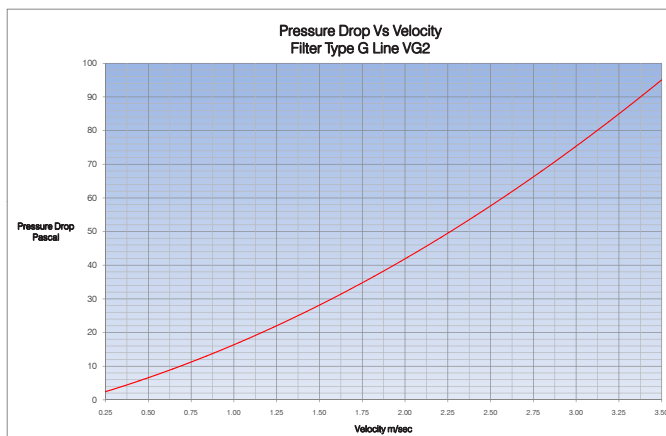

### General Description

The G Line pleated Panel filter is a standard capacity disposable product offering a better than basic level of filtration, or pre-filtration in HEVAC applications. This product is made using a cotton polyester mixed fibre which has long been the industry standard media.

### Construction

This product is constructed by bonding a pleat pack of G Line media into a water repellent AquaKote card frame

|                                     |               |                       |
|-------------------------------------|---------------|-----------------------|
| Filter Efficiency to BS EN 779      |               | <b>G3</b>             |
| Rating to ASHRAE 52.2 Test Standard |               | <b>Merv 7</b>         |
| Filter Thickness                    | Rated Airflow | Initial Pressure Drop |
| 20mm                                | 1.5m/sec      | 53Pa                  |
| 45mm                                | 2.5m/sec      | 58Pa                  |
| 95mm                                | 2.5m/sec      | 41Pa                  |
| Final Recommended Pressure Drop     |               | <b>200Pa</b>          |