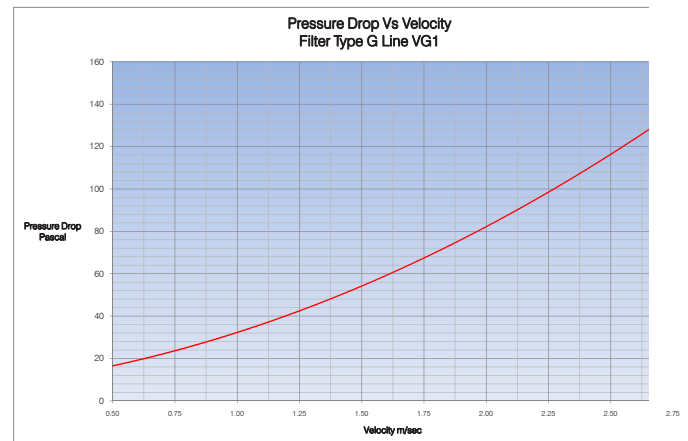

### General Description

The G Line pleated Panel filter is a standard capacity disposable product offering a better than basic level of filtration, or pre-filtration in HEVAC applications. This product is made using a cotton polyester mixed fibre which has long been the industry standard media.

### Construction

This product is constructed by bonding a pleat pack of G Line media into a water repellent AquaKote card frame

|                                     |               |                       |
|-------------------------------------|---------------|-----------------------|
| Filter Efficiency to BS EN 779      |               | <b>G3</b>             |
| Rating to ASHRAE 52.2 Test Standard |               | <b>Merv 7</b>         |
| Filter Thickness                    | Rated Airflow | Initial Pressure Drop |
| 20mm                                | 1.5m/sec      | 53Pa                  |
| 45mm                                | 2.5m/sec      | 58Pa                  |
| 95mm                                | 2.5m/sec      | 41Pa                  |
| Final Recommended Pressure Drop     |               | <b>200Pa</b>          |