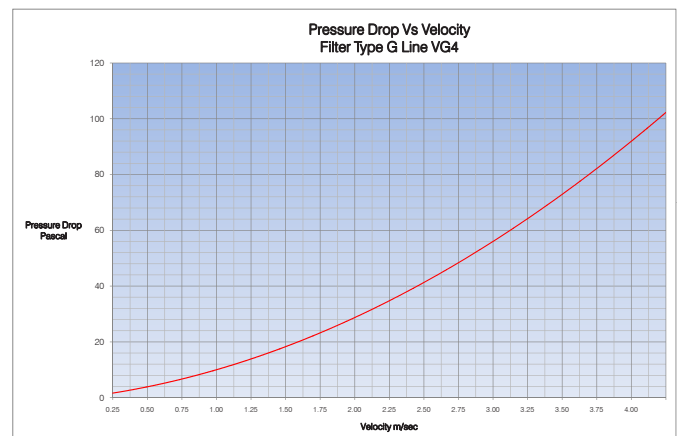

### General Description

The G Line pleated Panel filter is a standard capacity disposable product offering a better than basic level of filtration, or pre-filtration in HEVAC applications. This product is made using a cotton polyester mixed fibre which has long been the industry standard media.

### Construction

This product is constructed by bonding a pleat pack of G Line media into a water repellent AquaKote card frame

|                                     |               |                       |
|-------------------------------------|---------------|-----------------------|
| Filter Efficiency to BS EN 779      |               | <b>G3</b>             |
| Rating to ASHRAE 52.2 Test Standard |               | <b>Merv 7</b>         |
| Filter Thickness                    | Rated Airflow | Initial Pressure Drop |
| 20mm                                | 1.5m/sec      | 53Pa                  |
| 45mm                                | 2.5m/sec      | 58Pa                  |
| 95mm                                | 2.5m/sec      | 41Pa                  |
| Final Recommended Pressure Drop     |               | <b>200Pa</b>          |